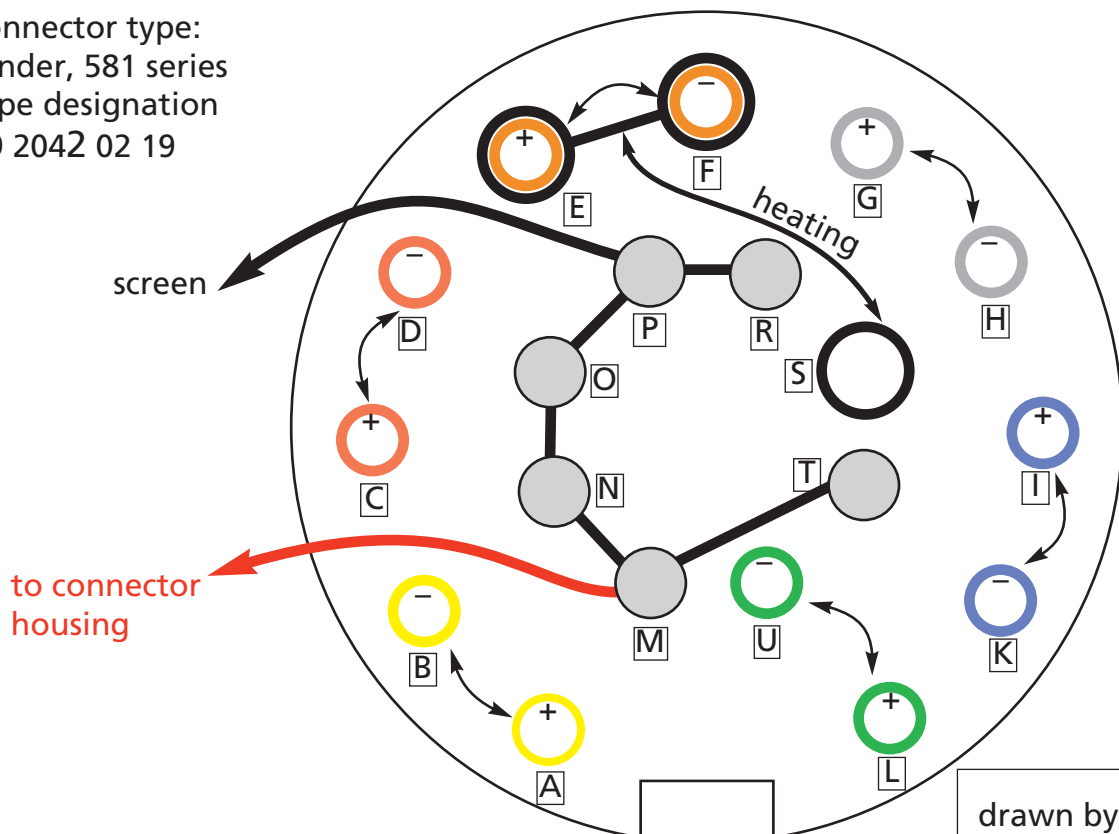

Cable K Surround -- M soldering side male connector:

connector type:
Binder, 581 series
type designation
99 2041 02 19

soldering side female connector:

connector type:
Binder, 581 series
type designation
99 2042 02 19

left front	right front	Center	LFE	left rear	right rear	heating
------------	-------------	--------	-----	-----------	------------	---------

channel: 1 2 3 4 5 6 7

drawn by: 23.12.15
D. Schäfer