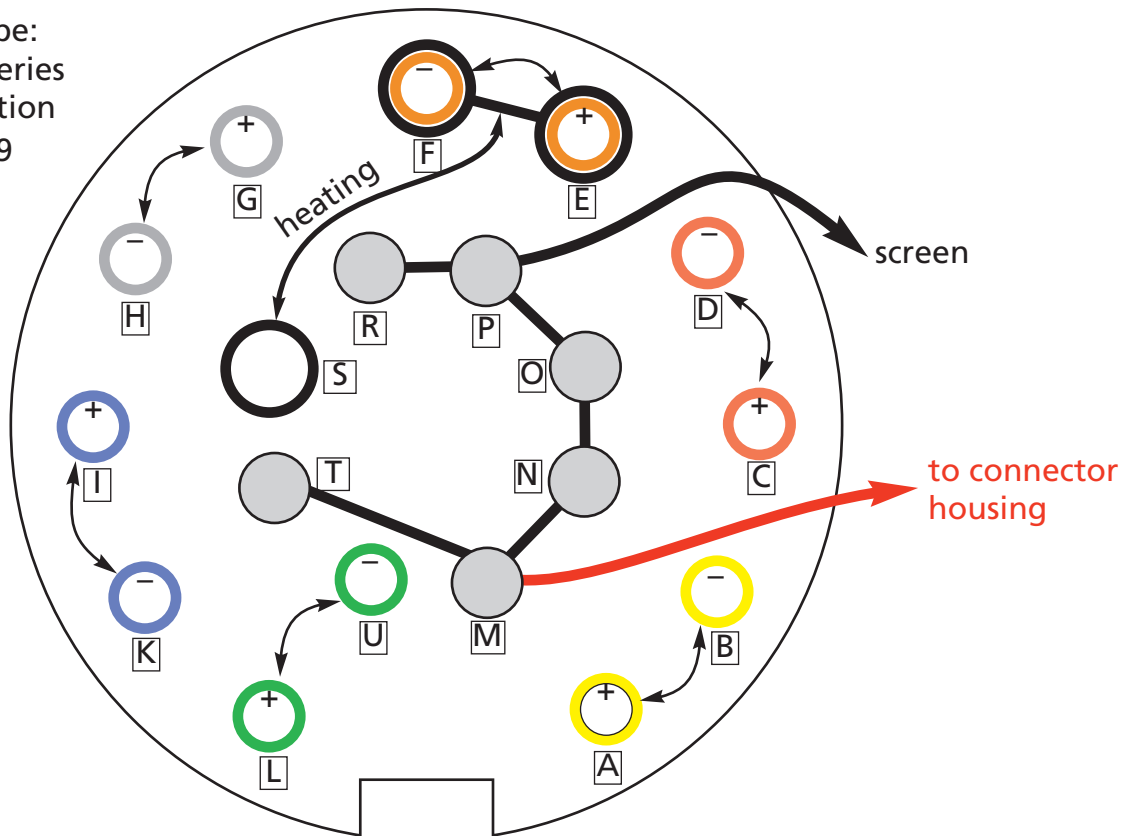

Cable K Surround -- M soldering side male connector:

connector type:
Binder, 581 series
type designation
99 2041 02 19

soldering side female connector:

connector type:
Binder, 581 series
type designation
99 2042 02 19

left front	right front	Center	LFE	left rear	right rear	heating
------------	-------------	--------	-----	-----------	------------	---------

channel: 1 2 3 4 5 6 7

drawn by: 23.12.15
D. Schäfer