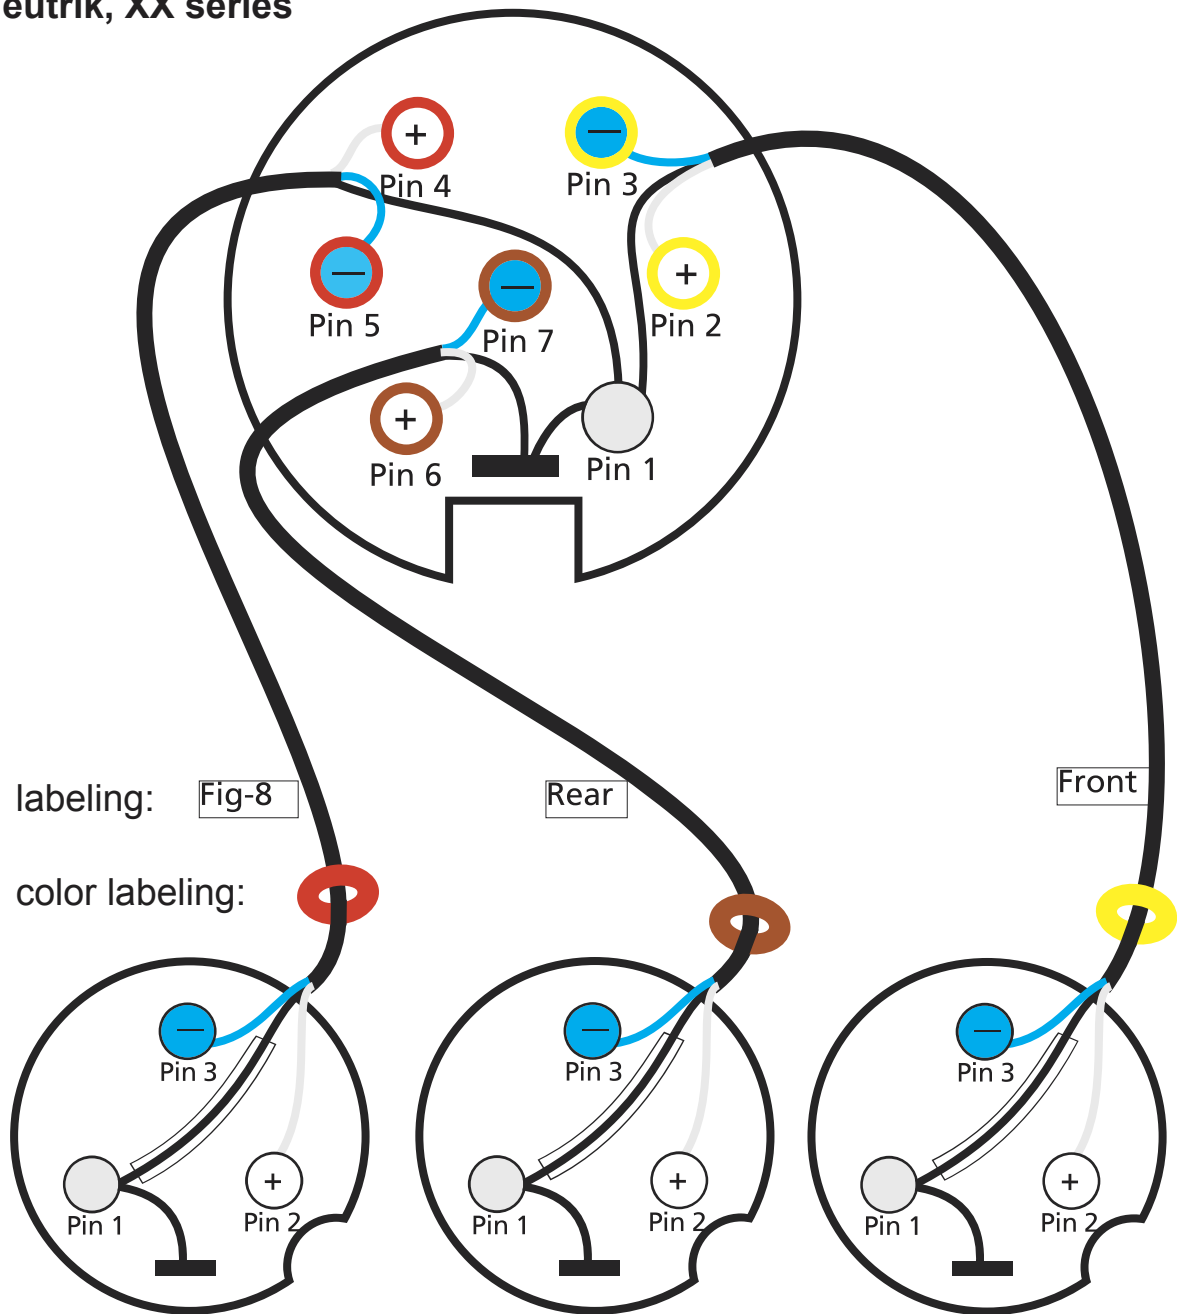

Assembly instructions
AK DMS/3U

1/3

XLR-7 female, solder side
Neutrik, XX series

3x XLR-5 male, solder side
Neutrik, XX series

Assembly instructions AK DMS/3U

3/3

from 03.04.2013

| | labeling | color |
|-----------------|----------|--------|
| cardioid front: | Front | yellow |
| figure-8: | Fig-8 | red |
| cardioid rear: | Rear | brown |

befor 03.04.2013

| | labeling | color |
|-----------------|----------|--------|
| cardioid front: | Front | yellow |
| figure-8: | Fig-8 | black |
| cardioid rear: | Rear | red |